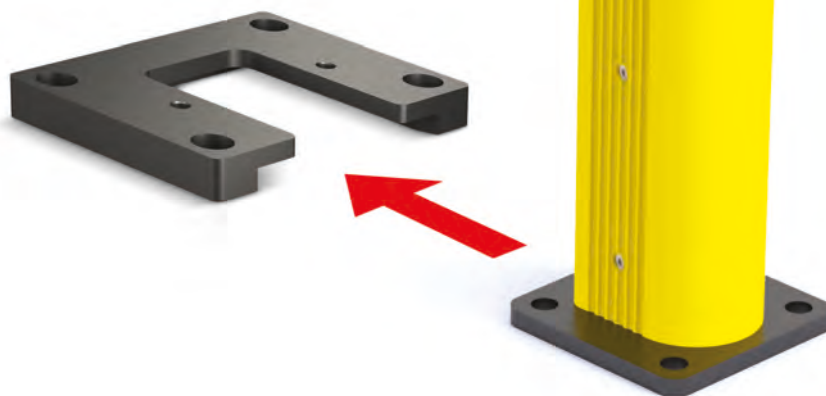

# REMOVABLE PLATE

## KIT 90 RE COVER

## KIT 150 RE COVER

Height **22 mm**  
Width **182 mm**  
Depth **136 mm**  
Available For: **SM / FENCE 90 / HR / PED 90 / GRD 90 / LINK 120**

Height **24 mm**  
Width **242 mm**  
Depth **176 mm**  
Available For: **LM / FENCE 150 / PED 150 / GRD 150 / LINK 150**