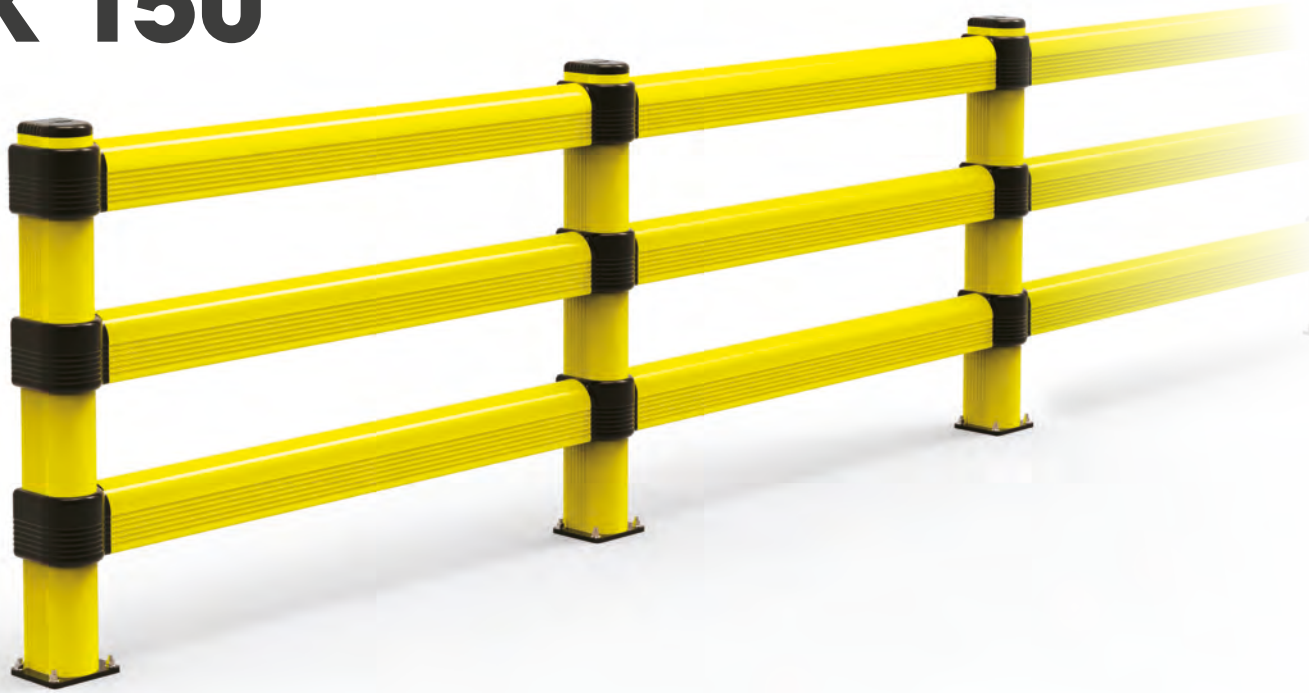

LINK 150

LINK 150/1

LINK 150/2

LINK 150/3

 Heavy Load

Height **1100 mm**
 Standard Module **500 - 2000 mm (250 Increments)**
 Corner **External Available**
 Fixing **Included**
 Colour **● ●**

 Heavy Load

Height **1100 mm**
 Standard Module **500 - 2000 mm (250 Increments)**
 Corner **External Available**
 Fixing **Included**
 Colour **● ●**

 Heavy Load

Height **1100 mm**
 Standard Module **500 - 2000 mm (250 Increments)**
 Corner **External Available**
 Fixing **Included**
 Colour **● ●**