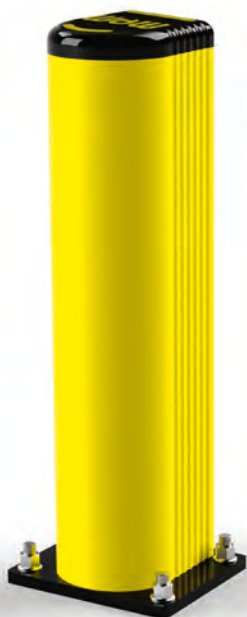

GRD

GRD 90

GRD 150

 Light Load

Height **250, 1150 mm**
Fixing **Included**
Colour **● ●**

 Heavy Load

Height **500, 800, 1150 mm**
Fixing **Included**
Colour **● ●**