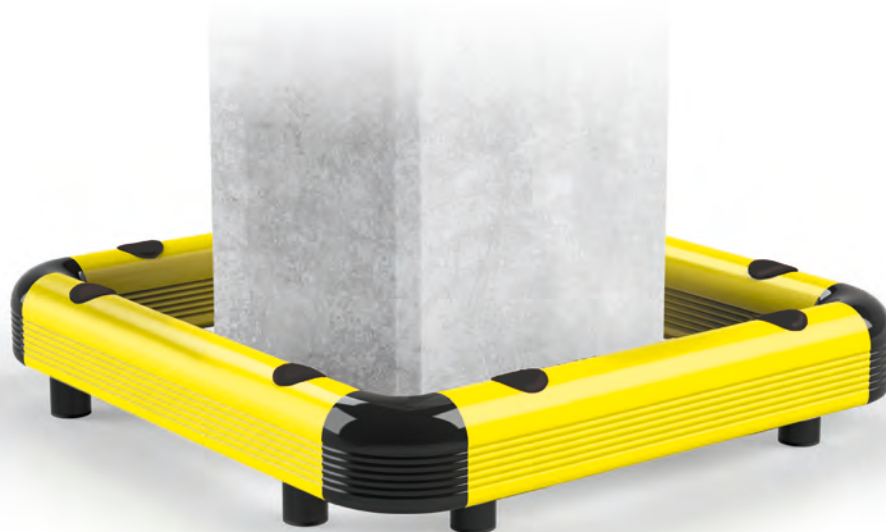

COPRO

COPRO 90

COPRO 150

 Light Load

Height **140 mm**
2/3 Sides **Available**
Fixing **Included**
Colour **● ●**

 Heavy Load

Height **200 mm**
2/3 Sides **Available**
Fixing **Included**
Colour **● ●**